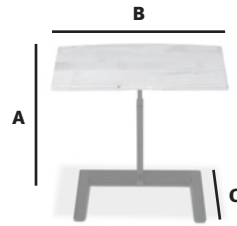

Warranty: 12-year, 3-shift

General Dimensions

A height: 22–30 in.

B width: 28 in.

C depth: 14 in.

SCOOTER STAND WITH WOOD TOP hermanmiller.com/products/keyboard-support

- Mobile, adjustable platform for supporting keyboard and mouse.
- Convenient foot pedal adjusts the height from 22" to 30" the platform tilts +10 to -10 degrees.
- Comes in solid cherry, ash, or ebony top.