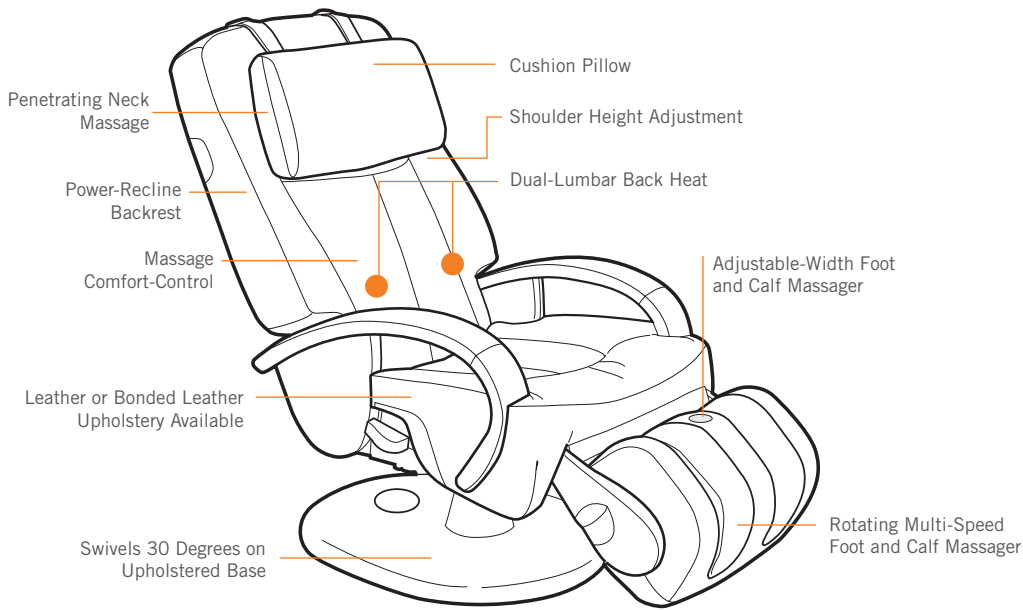

More Features For More Comfort