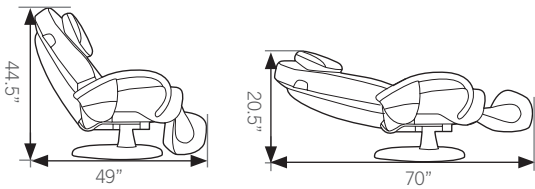

DIMENSIONS

1. Part number:
- 100-7120-023 (Black, Bonded Leather)
  - 100-7120-025 (Espresso, Bonded Leather)
  - 100-7120-026 (Butter, Bonded Leather)
- 5-Year Limited Warranty